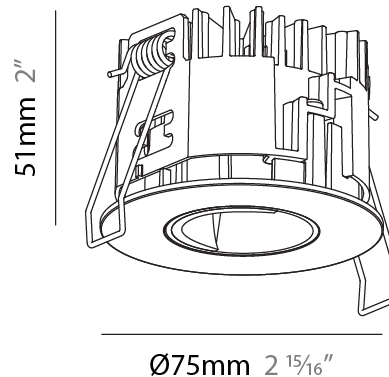

GENERAL

Series: Oiko Pro Round
Subseries: Oiko Pro Wallwash
Brand: Prolicht
Division: Architectural
Mounting Type: Recessed
Mounting Location: Ceiling
Subcategory: Downlight

PHYSICAL

Shape: Round
Diameter (mm): 75
Diameter (in): 2 ¹⁵/₁₆
Height (mm): 51
Height (in): 2
Ceiling Thickness (mm): 1 - 25
Ceiling Thickness (in): 1/16 - 1 3/16
Min. Recessing Depth (mm): 55
Min. Recessing Depth (in): 2 ³/₁₆
Light Distribution: Downlight
Diffuser: Lens Pack - Spread Lens / Linear Spread Lens / Honeycomb Louver
Fixture Finish: SSR / BKV / CWI / CRY / HAB / UFT / ITA / RUA / FTG / MYG / LOD / PUS / FRO / FUP / KIA / POP / BLS / SPG / MEY / GOH / GUM / CHC / COM / ABZ / JAG / OBR / MOS / ROR
Fixture Material: Aluminum Die Cast
Cut-out Measurements: 68mm / 2 11/16" Diameter

ELECTRICAL

Lamp Type: LED (Zhaga Standard)
Input Wattage (W): 14
Total Output Wattage (W): 12.7
Dimming: Dali Dimming
Driver Included: No
Driver Location: Recessed Housing
Driver Type: Constant Current - Universal (120Vac only for DALI driver)
Driver Class: Class 2
Input Voltage (V): 120 - 277
Constant Current (MA): 700

LED

Color Temperature (°K): 2700-6500 Tunable White
Max. Delivered Lumen (lm): 1216
Nominal Lumen (lm): 1460
CRI: >90 CRI
Lamp Life (hrs): 50000
Special LEDs offerings: Tunable White

OPTICAL

Adjustability: Fixed

RATINGS AND CERTIFICATIONS

Certified By: Certified for North American Standards
IP rating: IP20